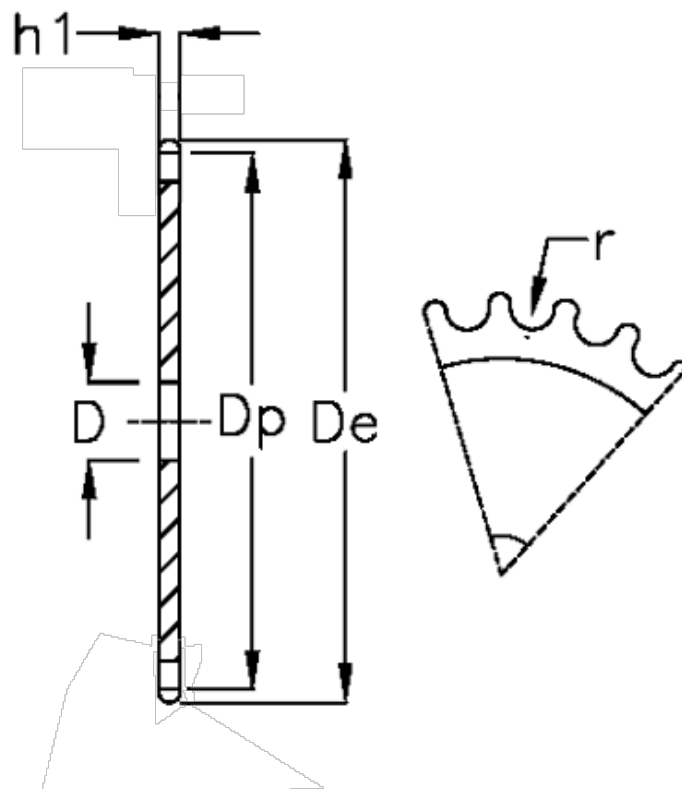

Article number: 616021009009

Description: Plate wheel 20 B-1 Z=9 simplex

## Measures

|                 |               |
|-----------------|---------------|
| C               | = 4           |
| D               | = 16          |
| De              | = 108         |
| Dp              | = 92.84       |
| For chain size  | = 1 1/4 x 3/4 |
| For chain type  | = 20 B-1      |
| h1              | = 18.5        |
| Number of teeth | = 9           |